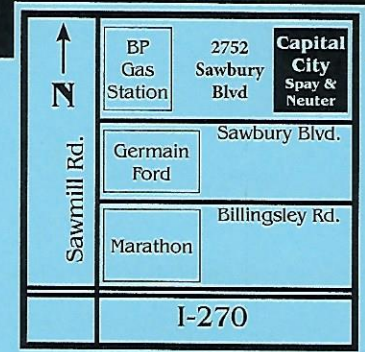

# CAPITAL CITY

SPAY & NEUTER CLINIC, INC.  
low cost veterinary care

Phone: 614-761-7551 • Fax: 614-761-7572

<http://capitalcityspayandneuter.com>

Shop Our Online Store

2752 Sawbury Blvd. • Columbus, OH 43235